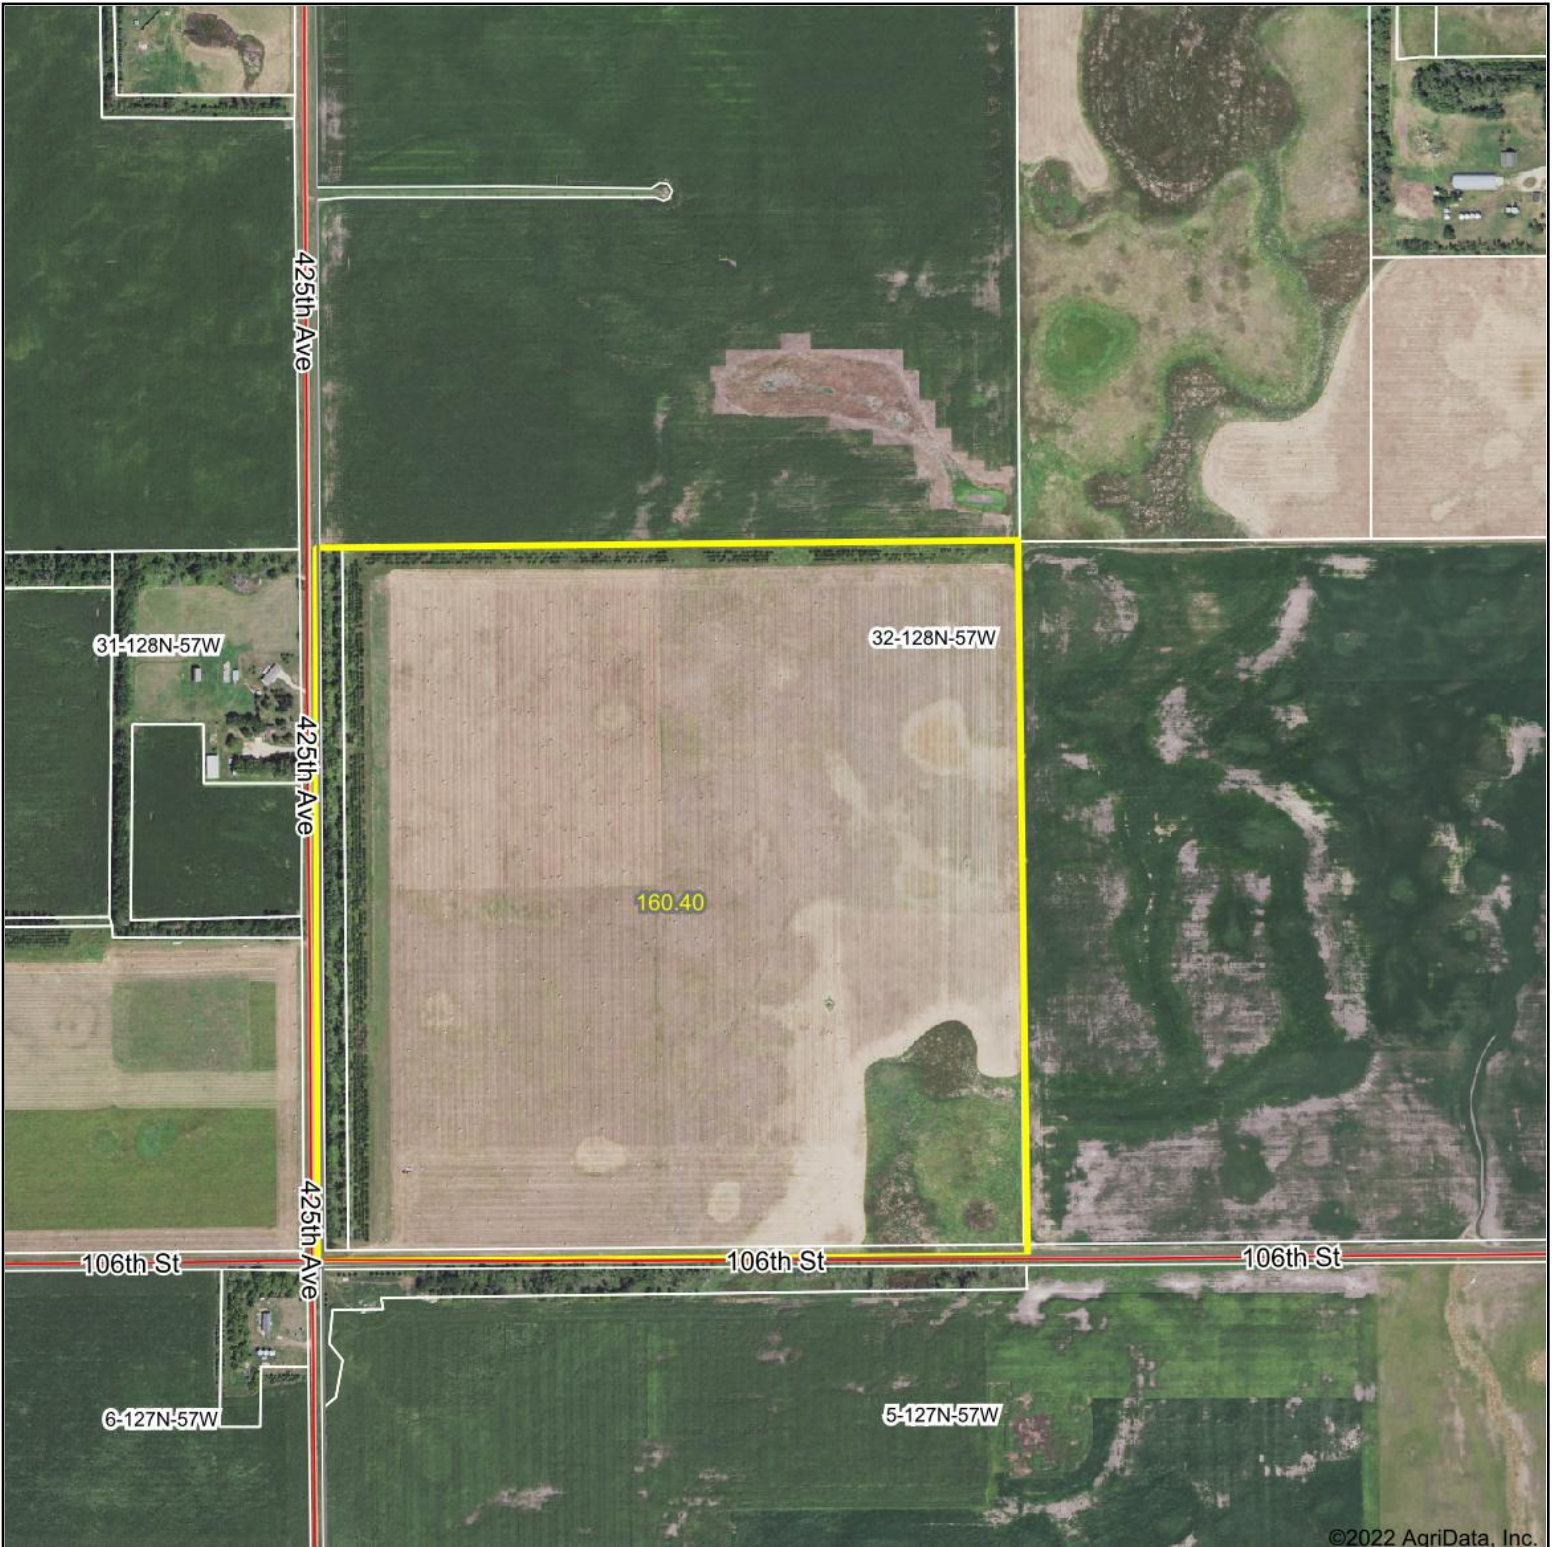

Aerial Map

©2022 AgriData, Inc.

Vold Auctioneers & Realty

Map Center: 45° 51' 14.55, -97° 42' 8.7

32-128N-57W
Marshall County
South Dakota

4/4/2022

Maps Provided By:
**surety**[®]
CUSTOMIZED ONLINE MAPPING
© AgriData, Inc. 2021 www.AgriDataInc.com

Field borders provided by Farm Service Agency as of 5/21/2008.