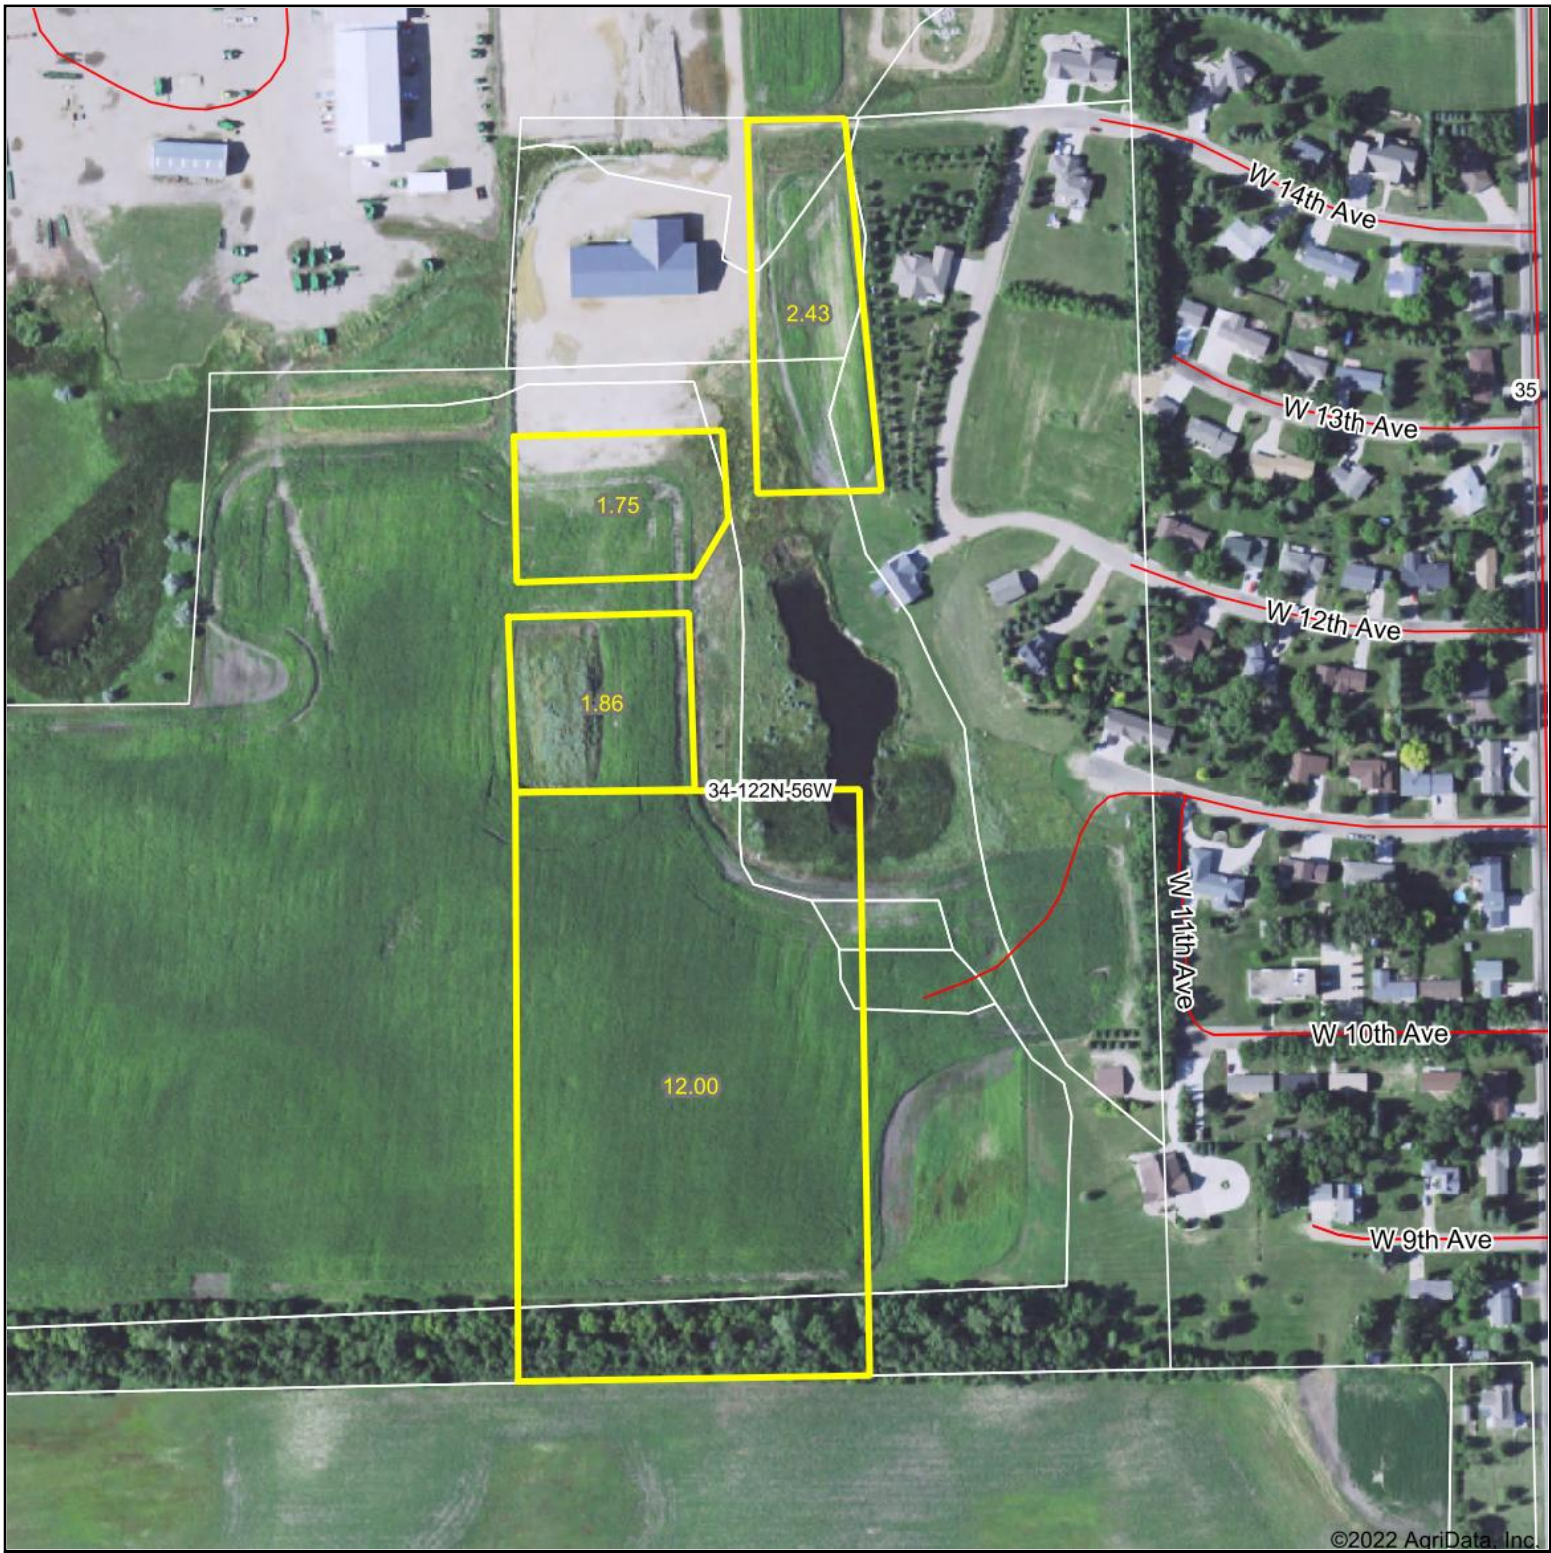

Aerial Map

©2022 AgriData, Inc.

Vold Auctioneers & Realty

Map Center: 45° 20' 10.94, -97° 32' 5.74

34-122N-56W
Day County
South Dakota

11/9/2022

Maps Provided By:

© AgriData, Inc. 2021 www.AgriDataInc.com

Field borders provided by Farm Service Agency as of 5/21/2008.