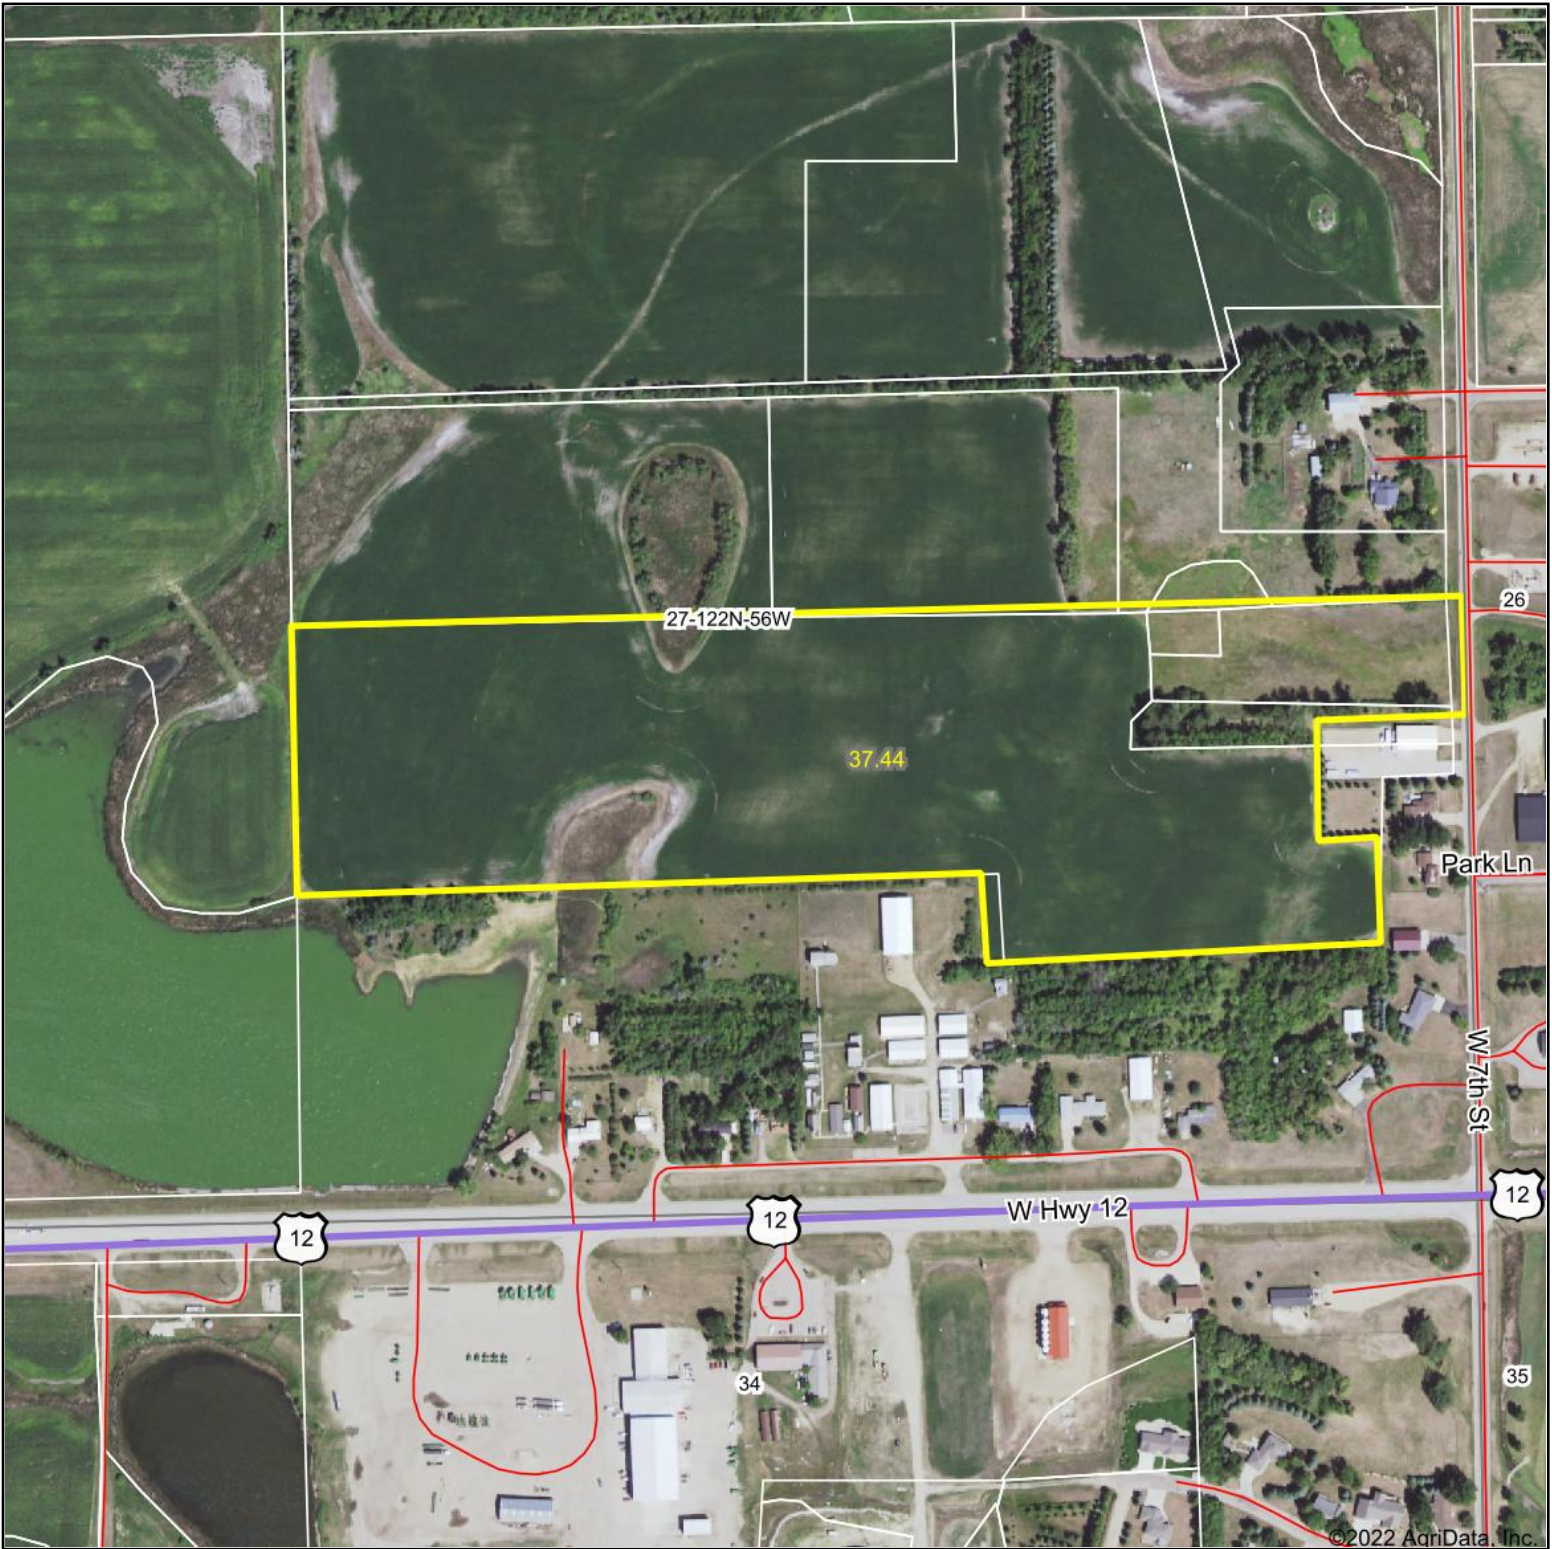

Aerial Map

Vold Auctioneers & Realty

Map Center: 45° 20' 37.01, -97° 32' 10.43

27-122N-56W
Day County
South Dakota

9/26/2022

Maps Provided By:

CUSTOMIZED ONLINE MAPPING
© AgriData, Inc. 2021 www.AgriDataInc.com

Field borders provided by Farm Service Agency as of 5/21/2008.